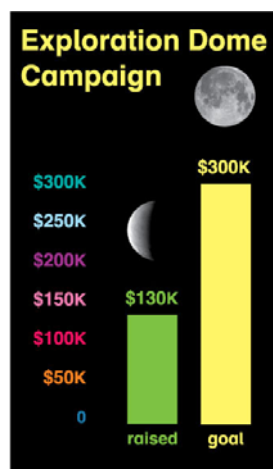

JOIN THE EXPLORATION DOME CAMPAIGN

Help make the Science Factory's Exploration Dome one of the most exciting science education experiences in Oregon.

Our new state-of-the-art equipment is installed for an amazing immersive experience, and our Dome is the second largest in the Pacific Northwest. Now we need to continue to add shows and programs, making the Exploration dome a great landing place for our members, local families, and school trips.

Thanks to all our donors and supporters, we are almost half way in our campaign. Giving is easy. Just hit DONATE from this eNews sidebar, or hit "Click and Pledge" [on our website](#). Then choose the Exploration Dome Campaign option, or download a donation form, mark Exploration Dome Campaign, and mail with your check or credit card information.

Thanks for joining the Campaign!

Thank You, Donors and Sponsors

We would like to thank **Albertsons** for many years of support through its *Community Partners Program*, which has now ended. As well, we thank the many community members who designated the Science Factory as a beneficiary through this program.

We thank and welcome our **Summer Camp Title Sponsor: the Oregon College Savings Plan**.

We would also like to thank **Gershon Pressman** and **Carolyn Rebbert** for their gifts to the *Exploration Dome Campaign* and extend our ongoing gratitude to the **Eugene Active 20-30 Club and Foundation** for their lead sponsorship of the Dome.

We are also grateful to the following individuals and businesses who made donations to the Science Factory in March: the **Chevron Humankind Matching Gift Program**; **Ken Singer** and **The Singer Foundation**; and **Cheryl Suzuki**, who gave through her **United Way** workplace campaign.

Thanks also to **Syantec**, for their much appreciated in-kind donation of used computers to our offices, and **John Wellwood** of **Semler Optical Services** for an in-kind donation of a slit lamp microscope.

Thank You, Volunteers